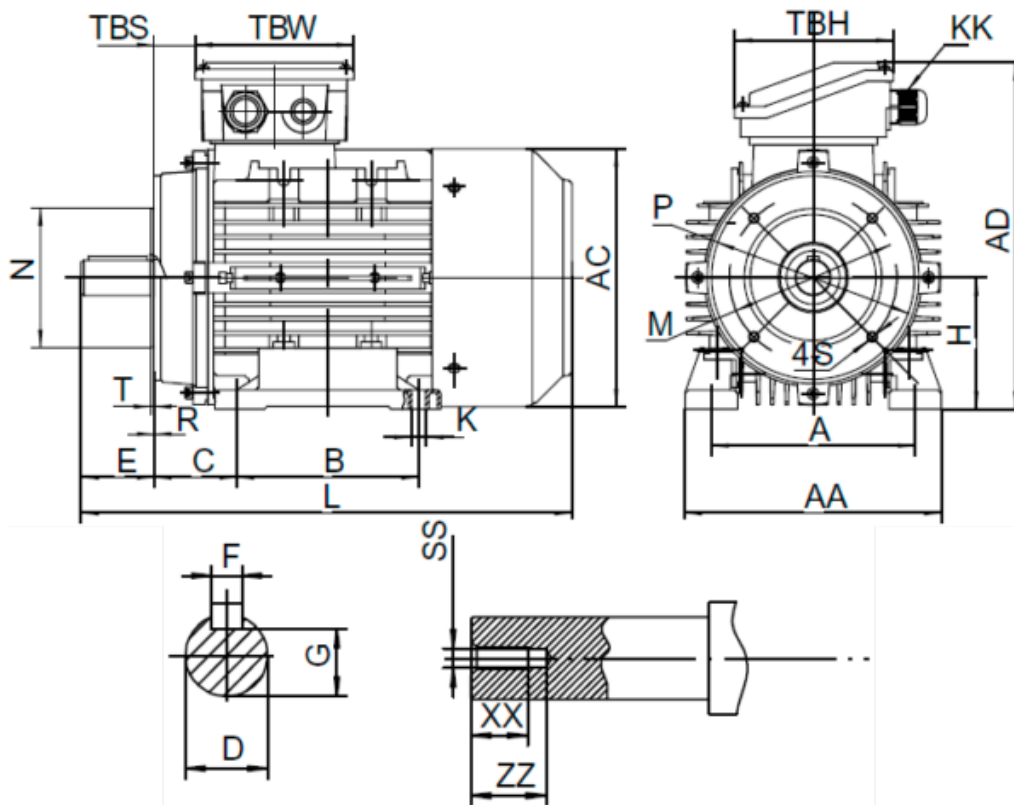

Data Sheet

Article number: 25180030061640

Description: Kleedrive T3A 132S-6 3.0kw 900 rpm UL/CSA
3x230/400V 50 HZ IP55 B34 Eff=85,6%

Measures

A = 216	F = 10	R = 0	ZZ = 37
AA = 260	G = 33	S = M10	
AC = Ø261	H = 132	SS = M12	
AD = 323	HD = 191	T = 3.5	
B = 140	L = 460	TBH = 118	
C = 89	M = Ø165	TBS = 36.5	
D = Ø38	N = Ø130	TBW = 118	
E = 80	P = Ø200	XX = 28	